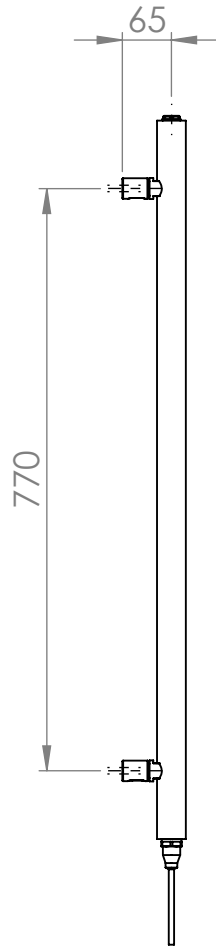

# MD048 MS

Tube  $\varnothing$ : 38 + 60x12 mm

Electrical element: 125 W

Weight: 9.6 kg

FBB output @50°C $\Delta$ T:

Height: 950 mm

Width: 500 mm

Depth: 84-94 mm

Pipe Centres:

All dimensions in millimetres

Manufactured from Mild Steel

Revision: 003

Approved by:

Drawn on: 26/06/2024

www.vogueuk.co.uk  
01902 387000  
sales@vogueuk.co.uk

www.vogueuk.eu  
01902 387035  
exportsales@vogueuk.co.uk

Scale 1:10  
Tolerance +/-1.5%