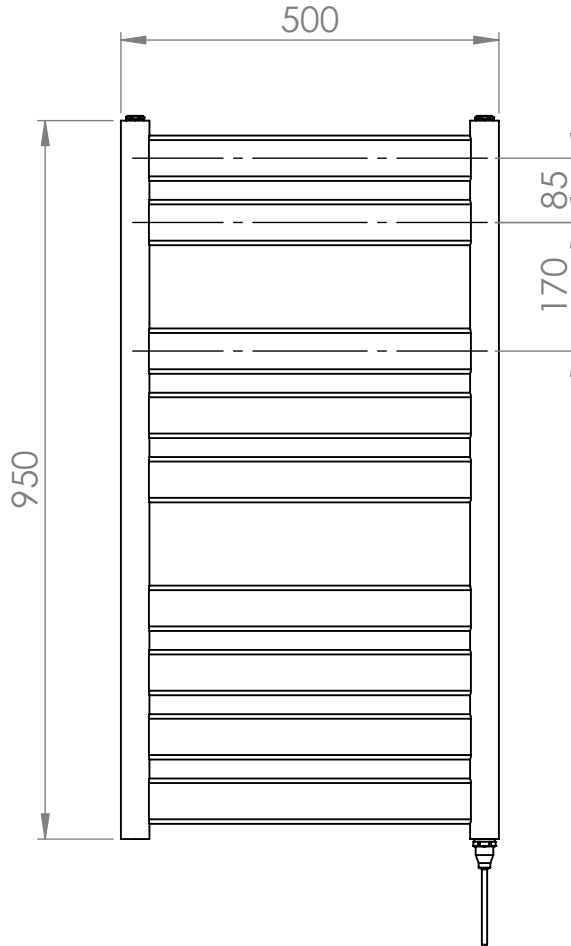

# MD048 MS

Tube  $\varnothing$ : 38 + 60x12 mm

Electrical element: 125 W

Weight: 9.6 kg

FBB output @50°C $\Delta$ T:

Height: 950 mm

Width: 500 mm

Depth: 84-94 mm

Pipe Centres:

All dimensions in millimetres

Manufactured from Mild Steel

Revision: 003

Approved by:

Drawn on: 26/06/2024

www.vogueuk.co.uk  
01902 387000  
sales@vogueuk.co.uk

www.vogueuk.eu  
01902 387035  
exportsales@vogueuk.co.uk

Scale 1:10  
Tolerance +/-1.5%