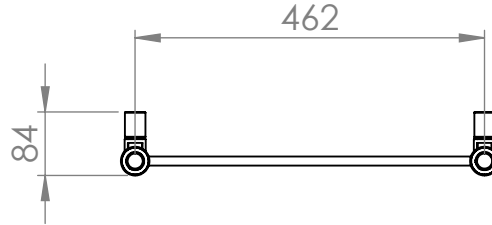

# MD048 MS

Tube  $\varnothing$ : 38 + 60x12 mm

Electrical element: 125 W

Weight: 9.6 kg

FBB output @50°C $\Delta$ T:

Height: 950 mm

Width: 500 mm

Depth: 84-94 mm

Pipe Centres:

All dimensions in millimetres

Manufactured from Mild Steel

Revision: 003

Approved by:

Drawn on: 26/06/2024

www.vogueuk.co.uk  
01902 387000  
sales@vogueuk.co.uk

www.vogueuk.eu  
01902 387035  
exportsales@vogueuk.co.uk