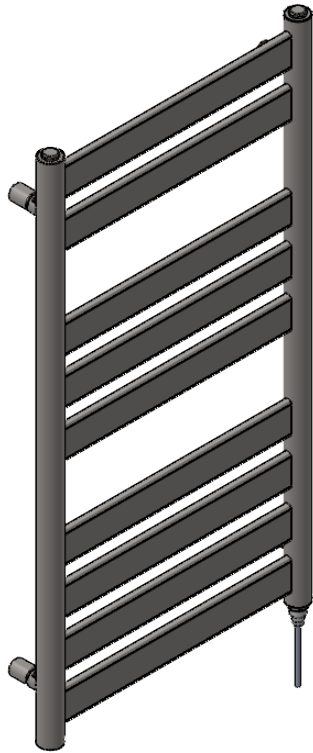

# MD048 MS

Tube  $\varnothing$ : 38 + 60x12 mm

Electrical element: 125 W

Weight: 9.6 kg

FBB output @50°C $\Delta$ T:

Height: 950 mm

Width: 500 mm

Depth: 84-94 mm

Pipe Centres:

All dimensions in millimetres

Manufactured from Mild Steel

Revision: 003

Approved by:

Drawn on: 26/06/2024

www.vogueuk.co.uk  
01902 387000  
sales@vogueuk.co.uk

www.vogueuk.eu  
01902 387035  
exportsales@vogueuk.co.uk

Scale 1:10  
Tolerance +/-1.5%